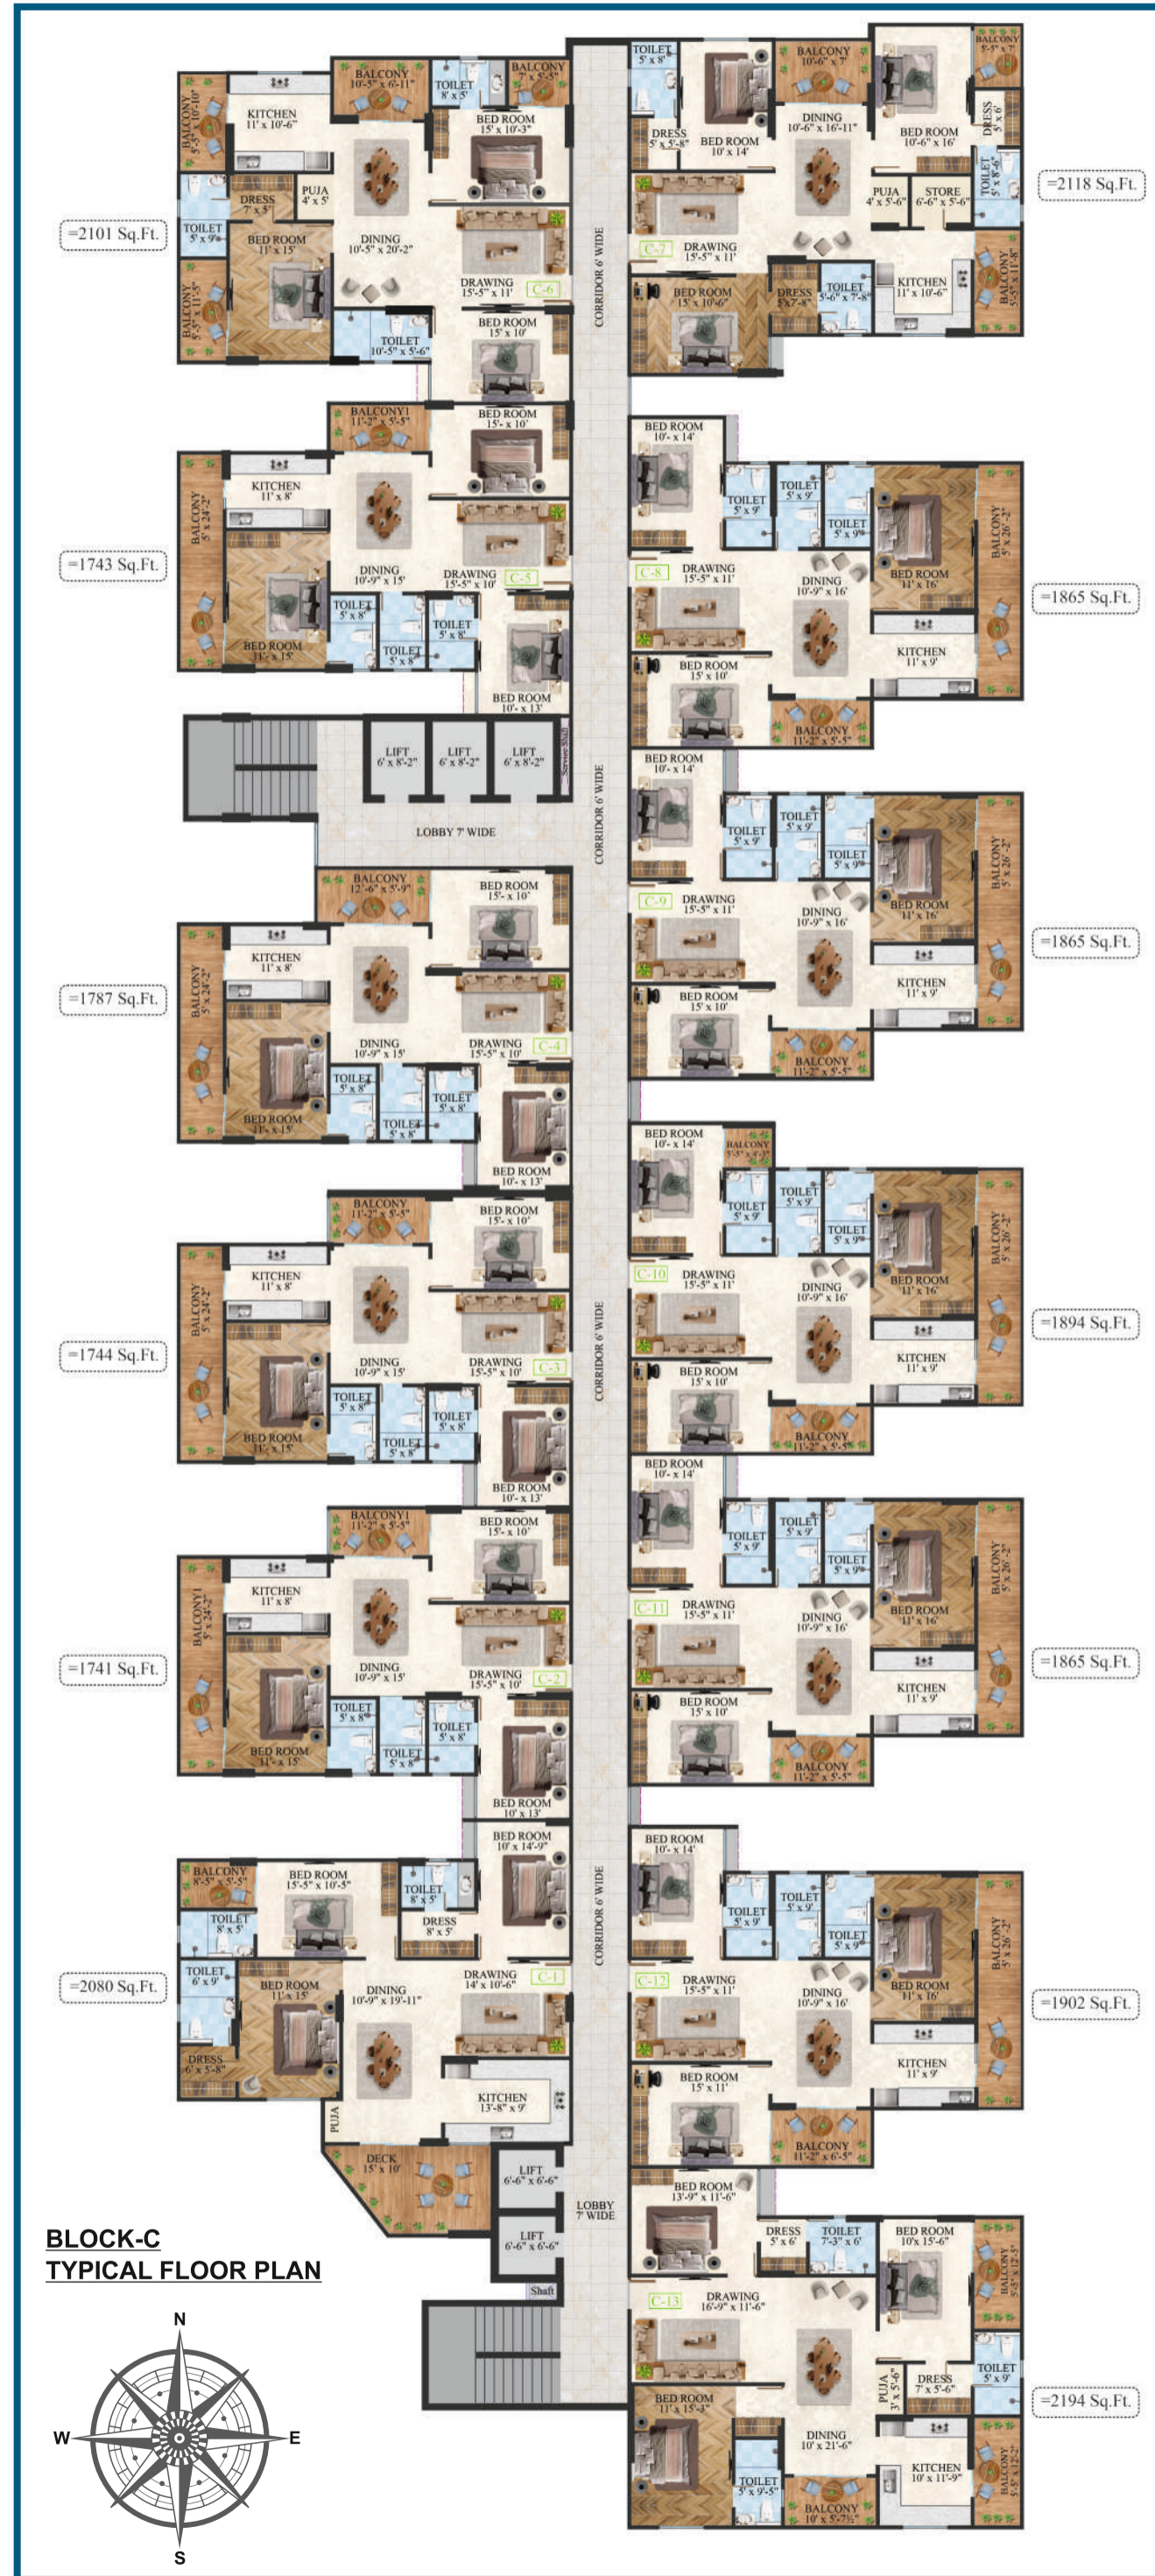

RERA: RAJ/P/2024/3341
www.rera.rajasthan.gov.in

SINCE 1983

V A R D H M A N
E M I N A R A

PHASE - 1
C & D Black

ICONIC LOCATION

100+ STATE OF THE ART AMENITIES

REGAL DESIGN

3 BHK UNITS