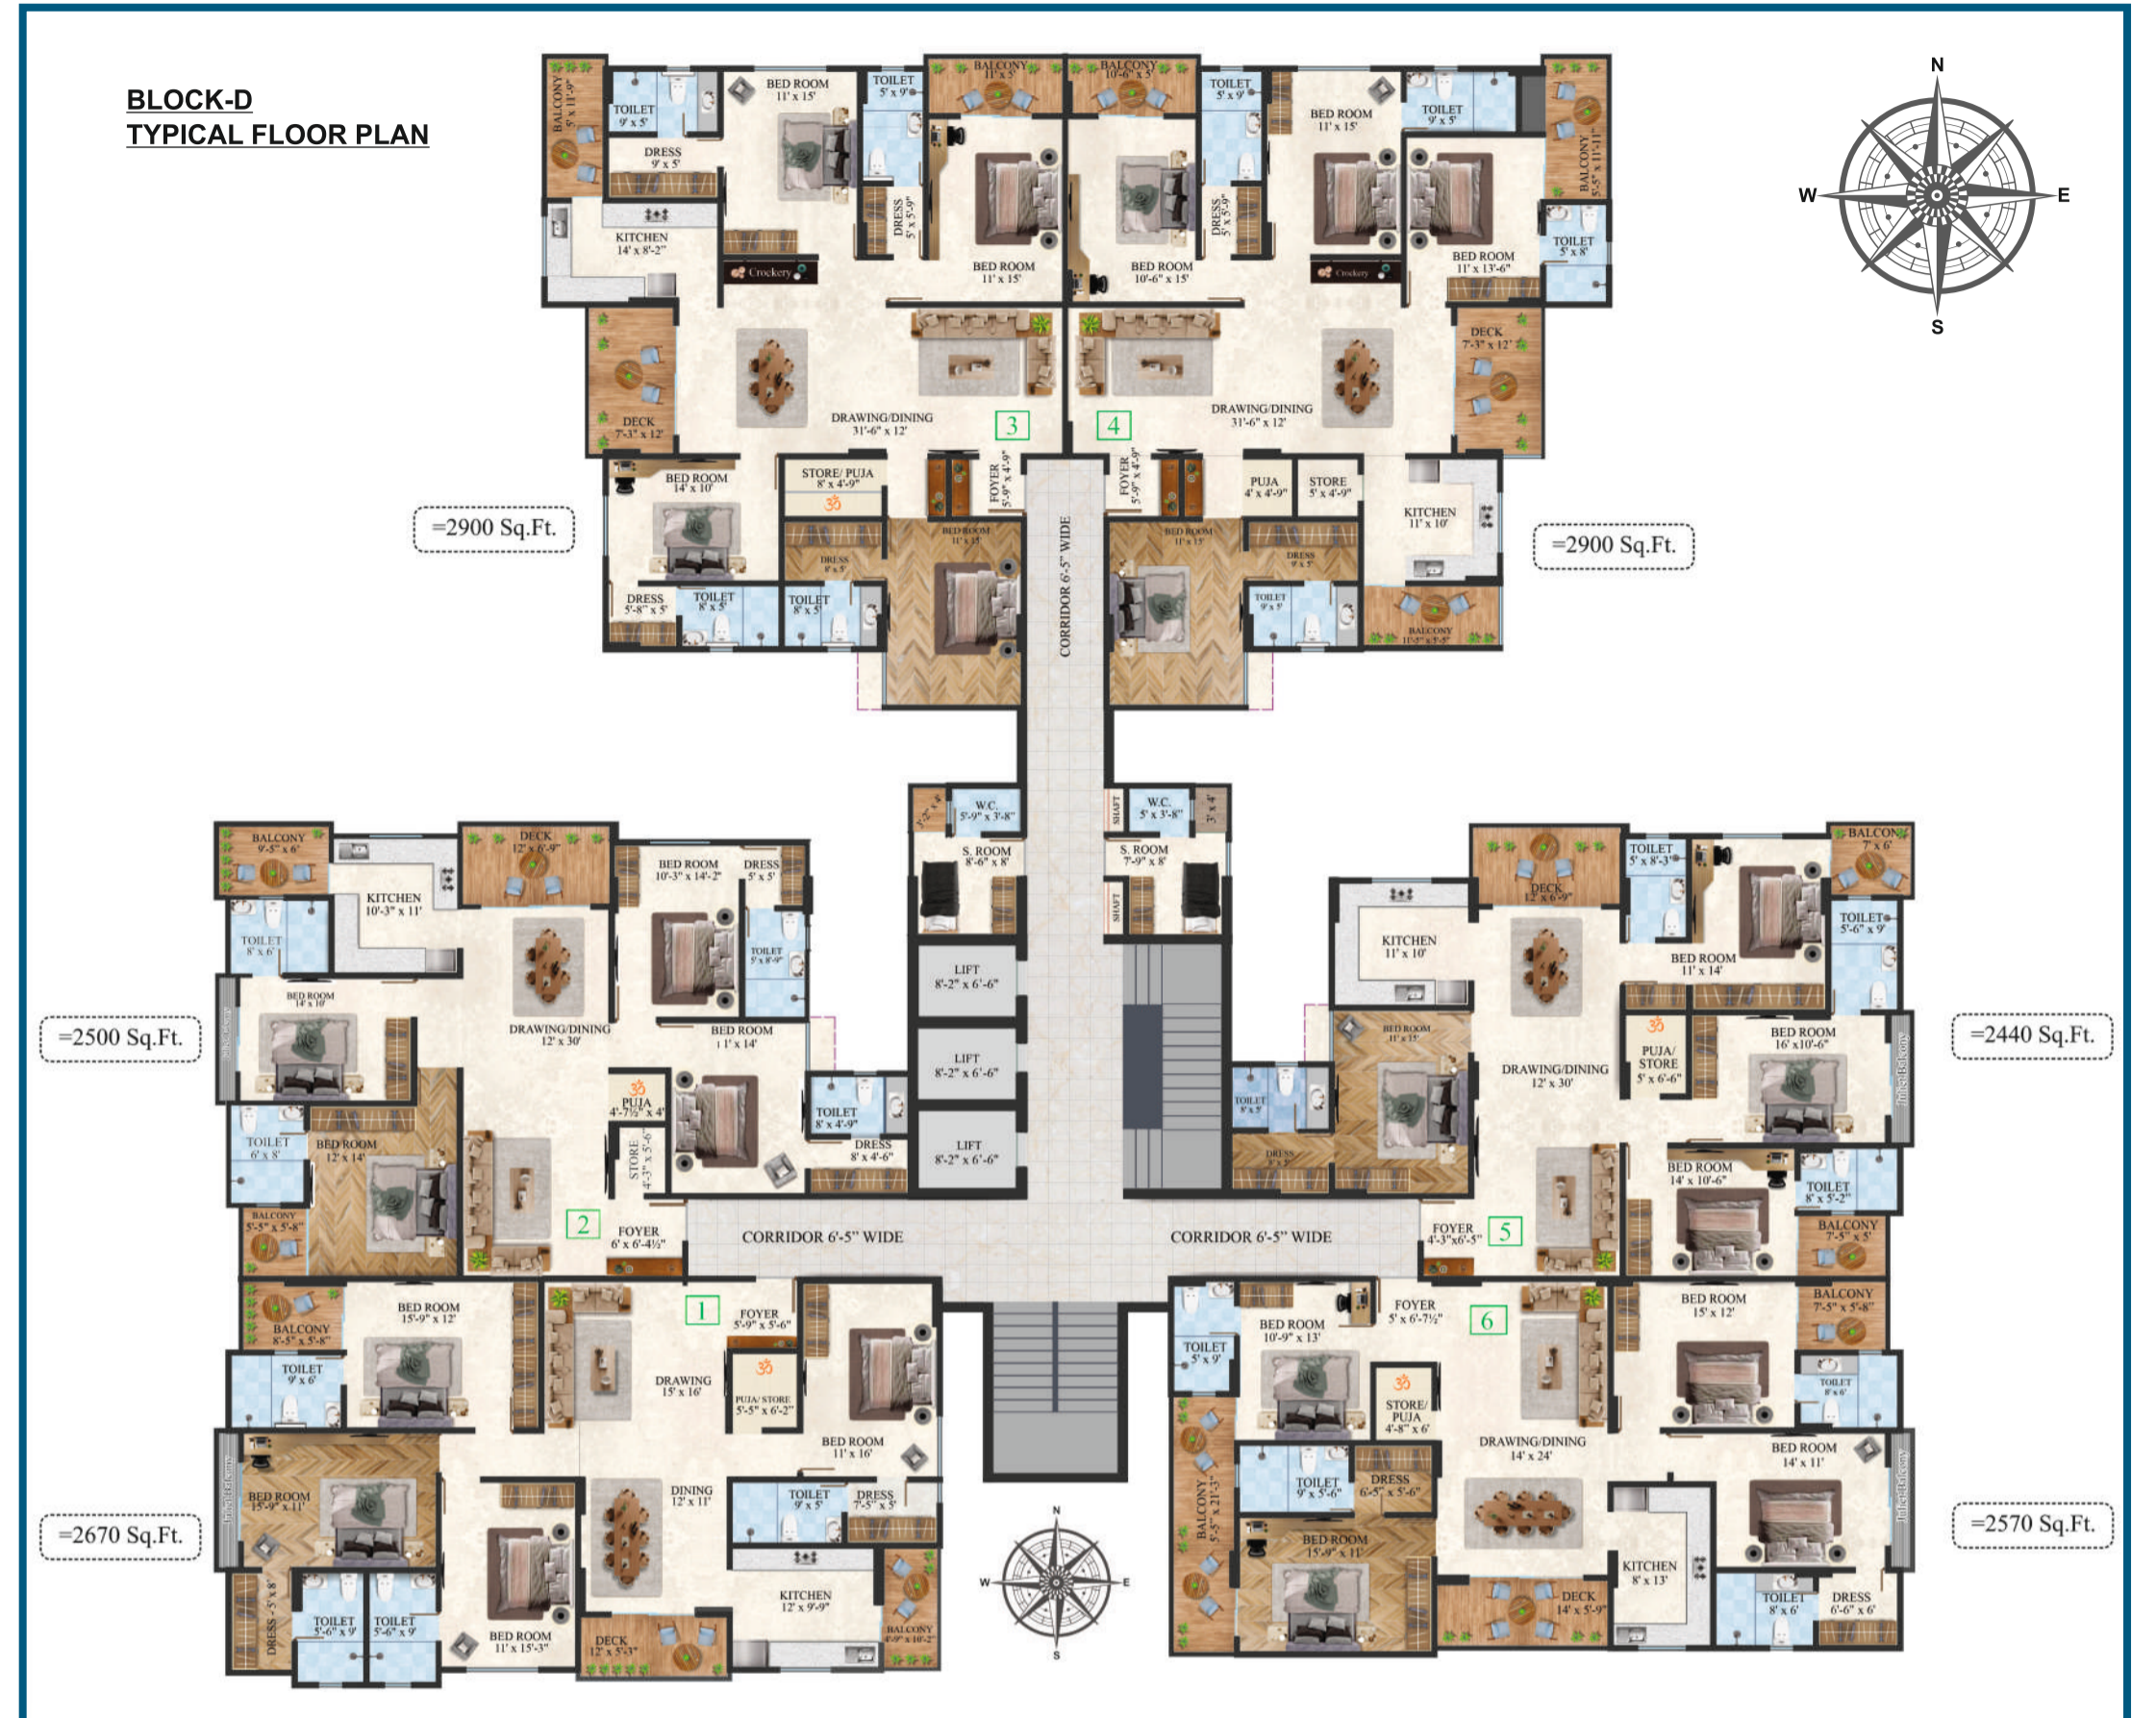

4 BHK UNITS

Vardhman Group is proud to introduce Eminara, a groundbreaking new development in Jaipur. This landmark project promises to elevate your living experience with over **100 top-tier amenities and unparalleled luxury**. Embrace the epitome of modern elegance and comfort with Eminara, where every detail is meticulously designed to create exquisite lifestyle statement. Welcome to a new standard of luxury living.

Welcome to Eminara!